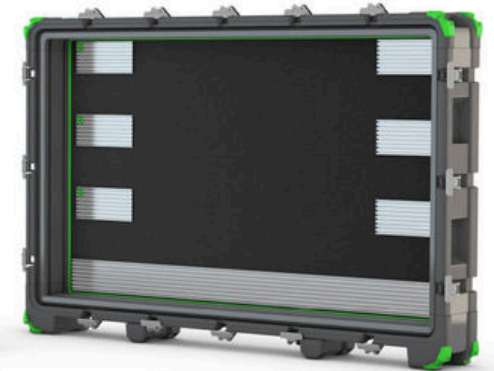

MAX ARTWORK SIZE - FIXING PLATES (4X SIDES)		
Height	111cm	43 11/16in
Length	203cm	79 15/16in
Depth	18.5cm	7 1/4in

MAX ARTWORK SIZE - FIXING PLATES (LEFT / RIGHT SIDES ONLY)		
Height	123cm	48 7/16in
Length	203cm	79 15/16in
Depth	18.5cm	7 1/4in