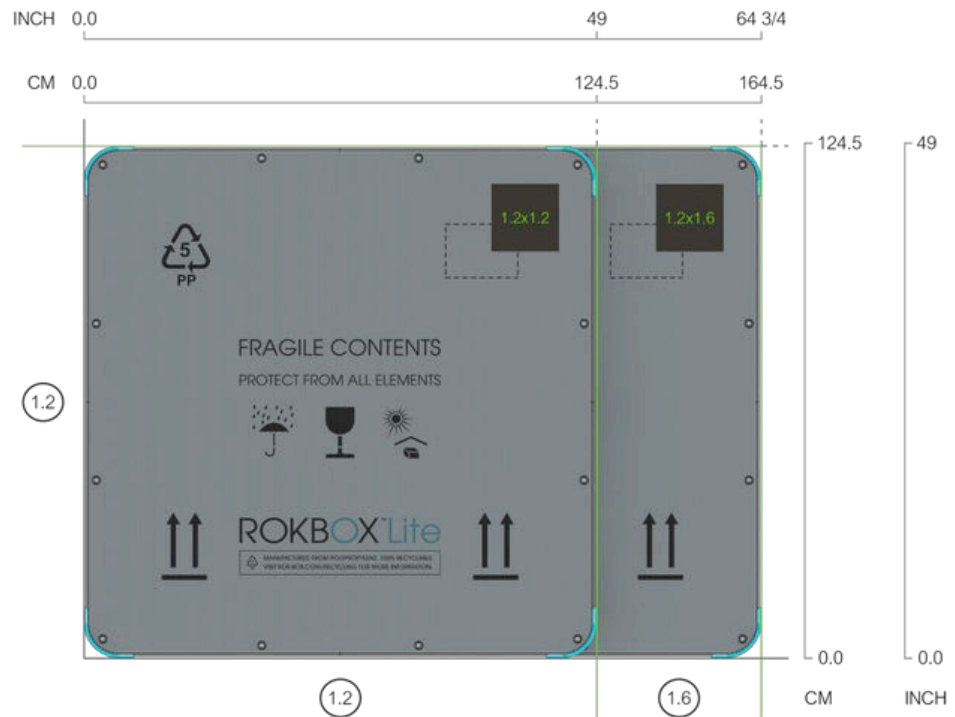

ROKBOX Original

Model	Outer Shell (H x L x D)			Weight	RRP*
1.1x1.1	109cm	109cm	28cm	36kg	GBP 1,495
	42 15/16"	42 15/16"	11"	79lbs	
1.6x1.6	159cm	159cm	34cm	74kg	GBP 2,995
	62 5/8"	62 5/8"	13 3/8"	163lbs	
1.6x2.0	159cm	199cm	34cm	72kg	GBP 3,495
	62 5/8"	78 3/8"	13 3/8"	159lbs	
1.6x2.4	159cm	239cm	34cm	81kg	GBP 3,995
	62 5/8"	94 1/16"	13 3/8"	179lbs	
2.0x2.0	199cm	199cm	34cm	84kg	GBP 4,495
	78 3/8"	78 3/8"	13 3/8"	185lbs	
2.0x2.4	199cm	239cm	34cm	97kg	GBP 4,995
	78 3/8"	94 1/16"	13 3/8"	214lbs	

ROKBOX Lite

Model	Outer shell (H x L x D)			Weight	RRP*
1.2x1.2	125cm	125cm	20cm	14kg	GBP 950
	49"	49"	8 1/16"	27lbs	
1.2x1.6	125cm	165cm	20cm	16kg	GBP 1,200
	49"	64 3/4 "	8 1/16 "	31lbs	

*RRPs include internal 'hook and loop' strapping system, 4 straps per Lite 1.2 x 1.2 and 5 straps per Lite 1.2 x 1.6. More straps can be ordered upon requested. Please contact orders@rok-box.com.