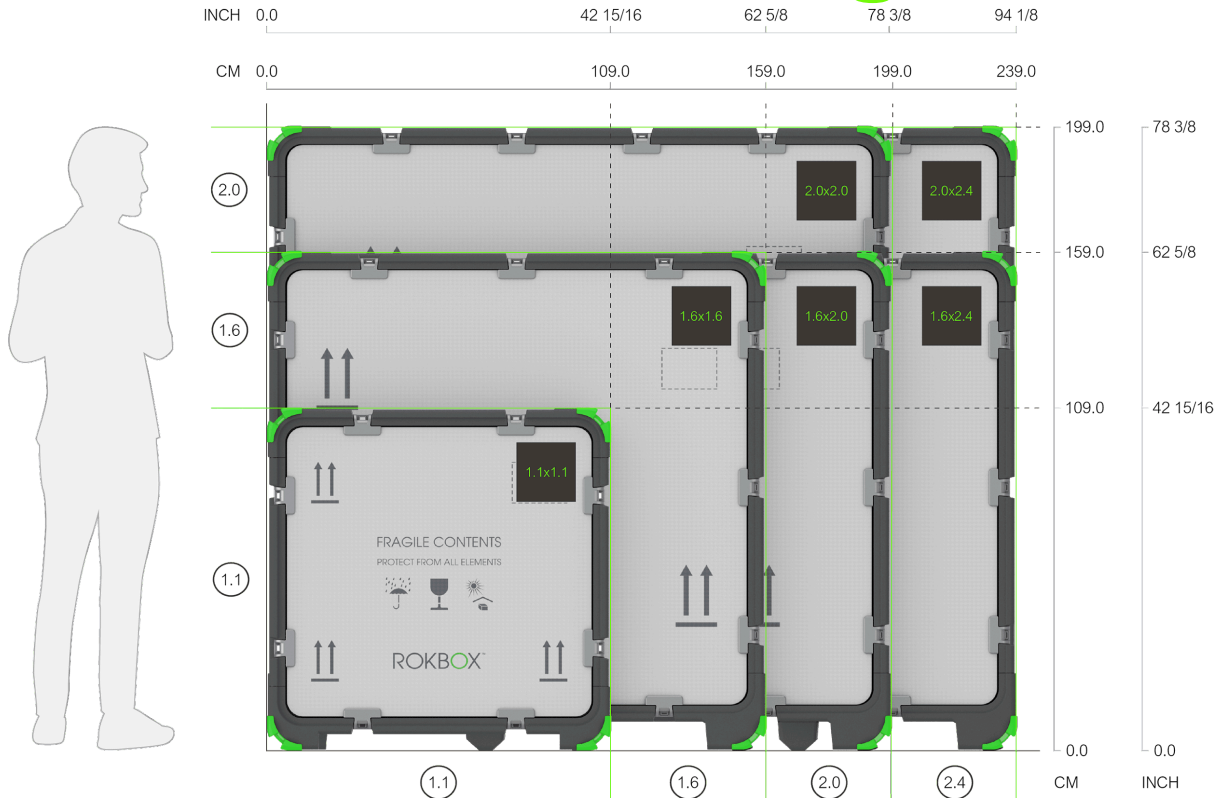

ROKBOX Lite

Model	Outer shell (H x L x D)			Weight	Max Artwork (H x L x D)			Hardware	RRP GBP
1.2 x 1.2	124.5cm	124.5cm	20.5cm	11.9kg	103cm	106cm	13cm	Supplied with 4 x 2.4m (94 1/2 in) straps	950
	49"	49"	8 1/16"	26.2lbs	40 9/16"	41 3/4"	5 1/8"		
1.2 x 1.6	124.5cm	164.5cm	20.5cm	15.5kg	103cm	146cm	13cm	Supplied with 3 x 2.4m (94 1/2 in) straps for vertical orientation and 2 x 3.2m (126 in) straps for horizontal orientation	1,200
	49"	64 3/4"	8 1/16"	34.2lbs	40 9/16"	57 1/2"	5 1/8"		

Volume discounts & Gallery Climate Coalition Active Member discounts apply. Please contact orders@rok-box.com for more info.

ROKBOX Original

Model	Outer Shell (H x L x D)			Weight	Max Artwork* (H x L x D)			RRP GBP**
1.1x1.1 full aluminium	109cm	109cm	28cm	36kg	81cm	77cm	13.5cm	1,495
	42 15/16"	42 15/16"	11"	79lbs	31 7/8"	30 5/16"	5 5/16"	
1.6x1.6 full aluminium	159cm	159cm	34cm	74kgs	127cm	127cm	18.5cm	2,995
	62 5/8"	62 5/8"	13 3/8"	163lbs	50"	50"	7 1/4"	
1.6x1.6 short slats	159cm	159cm	34cm	59kgs	123cm	123cm	18.5cm	2,995
	62 5/8"	62 5/8"	13 3/8"	130lbs	48 7/16"	48 7/16"	7 1/4"	
1.6 x 2.0 long slats	159cm	199cm	34cm	72kg	111cm	163cm	18.5cm	3,495
	62 5/8"	78 3/8"	13 3/8"	159lbs	43 11/16"	64 3/16"	7 1/4"	
1.6 x 2.0 short slats	159cm	199cm	34cm	70kg	111cm	163cm	18.5cm	3,495
	62 5/8"	78 3/8"	13 3/8"	154lbs	43 11/16"	64 3/16"	7 1/4"	
1.6x2.4 short slats	159cm	239cm	34cm	81kgs	111cm	203cm	18.5cm	3,995
	62 5/8"	94 1/16"	13 3/8"	179lbs	43 11/16"	79 15/16"	7 1/4"	
2.0x2.0 short slats	199cm	199cm	34cm	84kgs	151cm	163cm	18.5cm	4,495
	78 3/8"	78 3/8"	13 3/8"	185lbs	59 7/16"	64 3/16"	7 1/4"	
2.0 x 2.4 short slats	199cm	239cm	34cm	97kg	151cm	203cm	18.5cm	4,995
	78 3/8"	94 1/16"	13 3/8"	214lbs	59 7/16"	79 15/16"	7 1/4"	

*Max artwork dims based upon:

ROKBOX Original 1.1x1.1, 1.6x1.6 full aluminium & 1.6x1.6 short slats: Fixing plate system on L & R sides only.

For all other ROKBOX Original crates: fixing plate system on all 4 x sides.