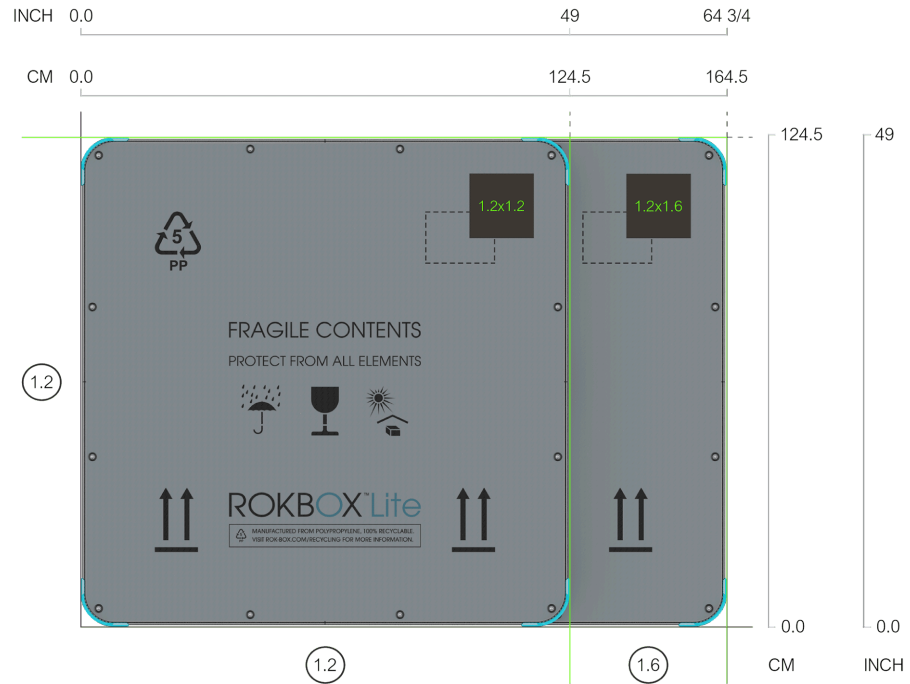

ROKBOX Lite

Model	Outer shell (H x L x D)			Weight	Max Artwork (H x L x D)			Hardware	RRP GBP
1.2 x 1.2	124.5cm	124.5cm	20.5cm	11.9kg	103cm	106cm	13cm	Supplied with 4 x 2.4m (94 1/2 in) straps	950
	49"	49"	8 1/16"	26.2lbs	40 9/16"	41 3/4"	5 1/8"		
1.2 x 1.6	124.5cm	164.5cm	20.5cm	15.5kg	103cm	146cm	13cm	Supplied with 3 x 2.4m (94 1/2 in) straps for vertical orientation and 2 x 3.2m (126 in) straps for horizontal orientation	1,200
	49"	64 3/4"	8 1/16"	34.2lbs	40 9/16"	57 1/2"	5 1/8"		

Volume discounts & Gallery Climate Coalition Active Member discounts apply. Please contact orders@rok-box.com for more info.

ROKBOX Original

Model	Outer Shell (H x L x D)			Weight	Max Artwork* (H x L x D)			RRP GBP**
1.1x1.1 full aluminium	109cm	109cm	28cm	36kg	81cm	77cm	13.5cm	1,495
	42 15/16"	42 15/16"	11"	79lbs	31 7/8"	30 5/16"	5 5/16"	
1.6x1.6 full aluminium	159cm	159cm	34cm	74kgs	127cm	127cm	18.5cm	2,995
	62 5/8"	62 5/8"	13 3/8"	163lbs	50"	50"	7 1/4"	
1.6x1.6 short slats	159cm	159cm	34cm	59kgs	123cm	123cm	18.5cm	2,995
	62 5/8"	62 5/8"	13 3/8"	130lbs	48 7/16"	48 7/16"	7 1/4"	
1.6 x 2.0 long slats	159cm	199cm	34cm	72kg	111cm	163cm	18.5cm	3,495
	62 5/8"	78 3/8"	13 3/8"	159lbs	43 11/16"	64 3/16"	7 1/4"	
1.6 x 2.0 short slats	159cm	199cm	34cm	70kg	111cm	163cm	18.5cm	3,495
	62 5/8"	78 3/8"	13 3/8"	154lbs	43 11/16"	64 3/16"	7 1/4"	
1.6x2.4 short slats	159cm	239cm	34cm	81kgs	111cm	203cm	18.5cm	3,995
	62 5/8"	94 1/16"	13 3/8"	179lbs	43 11/16"	79 15/16"	7 1/4"	
2.0x2.0 short slats	199cm	199cm	34cm	84kgs	151cm	163cm	18.5cm	4,495
	78 3/8"	78 3/8"	13 3/8"	185lbs	59 7/16"	64 3/16"	7 1/4"	
2.0 x 2.4 short slats	199cm	239cm	34cm	97kg	151cm	203cm	18.5cm	4,995
	78 3/8"	94 1/16"	13 3/8"	214lbs	59 7/16"	79 15/16"	7 1/4"	

*Max artwork dims based upon:

ROKBOX Original 1.1x1.1, 1.6x1.6 full aluminium & 1.6x1.6 short slats: Fixing plate system on L & R sides only.

For all other ROKBOX Original crates: fixing plate system on all 4 x sides.